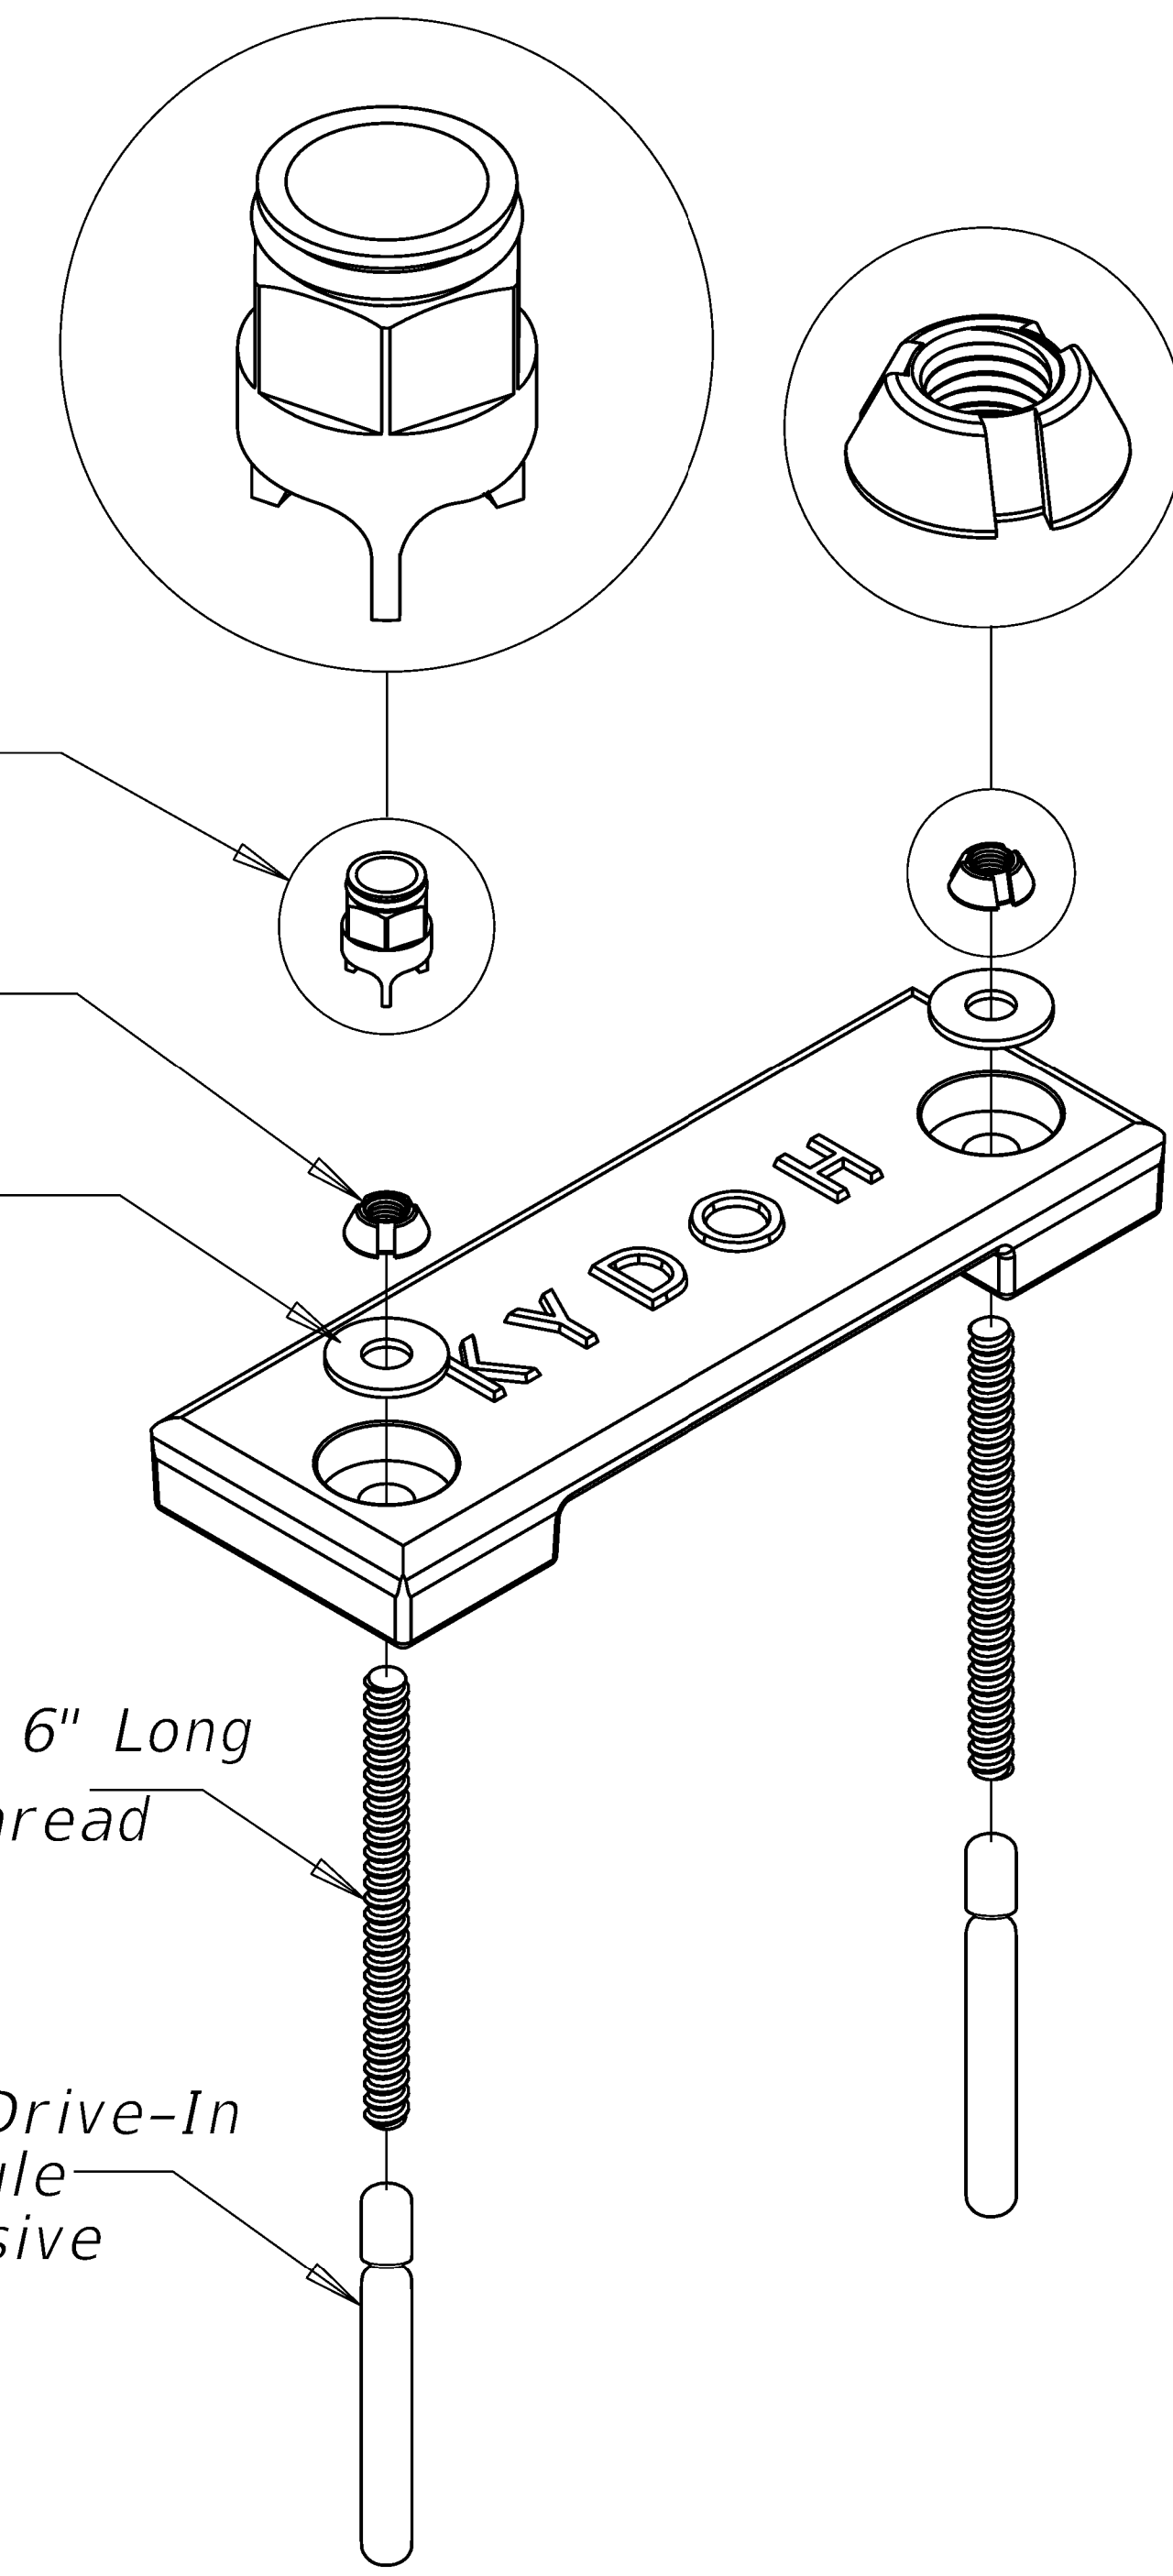

Tri-Groove  
Install/Removal Tool  
(Available on Request)

1/2" Stainless Steel  
Tri-Groove Security Nut

Heavy-Duty  
Galvanized Washer

1/2-13 x 6" Long  
SS All-Thread

1/2" Drive-In  
Capsule  
Adhesive

*BID ITEMS AND UNITS TO BID*

24585EC SECURITY PLATE ASSEMBLY EACH

SUBMITTED W. J. Lujan 02-26-2021  
DIVISION DIRECTOR DATE